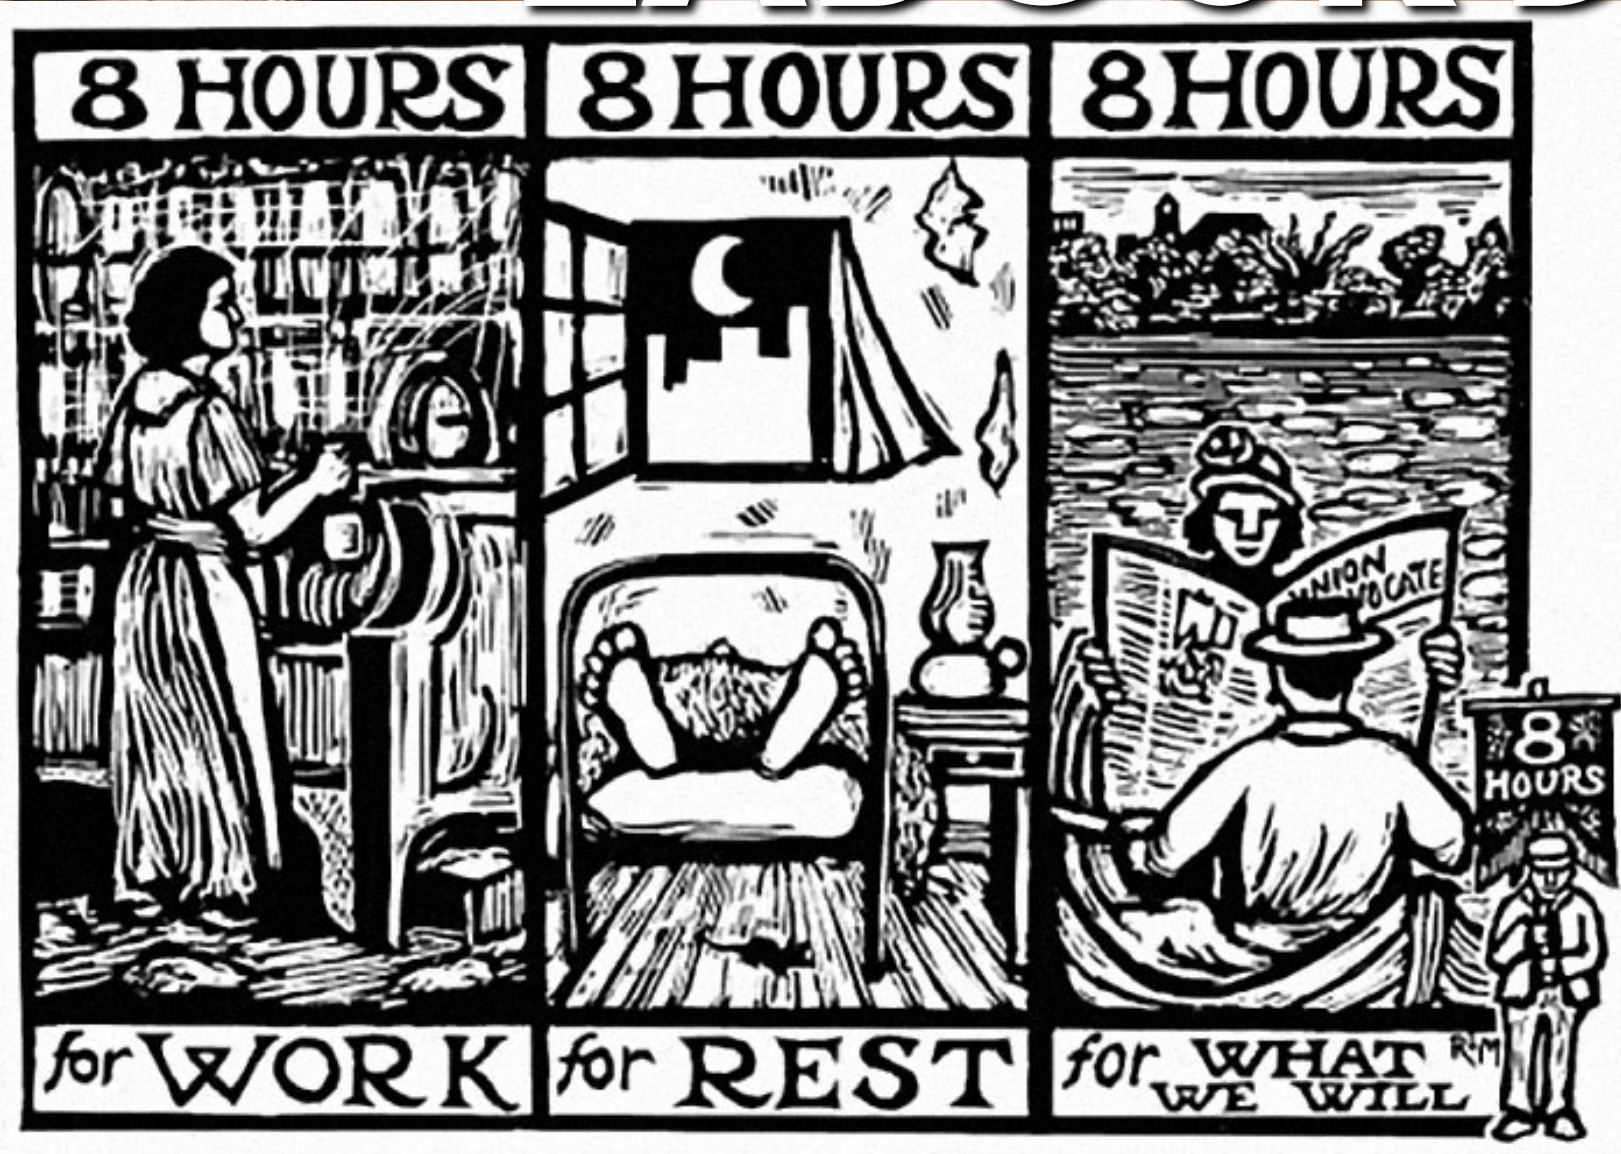

A FAITH THAT WORKS

LABOUR DAY

WORKING FOR JESUS

AN EMBODIED FAITH

GUARDRAILS

DO THIS
NOT THAT

Excuse me.

Don't tell me what I can or cannot
do. This is my life. **Not yours.**

Greed is defined as, *“The desire to have more. Covetousness. Avarice.”*

A person wearing glasses is shown in profile, looking towards a bright, glowing light source on the left side of the frame. The background is dark, and the light creates a strong lens flare effect.